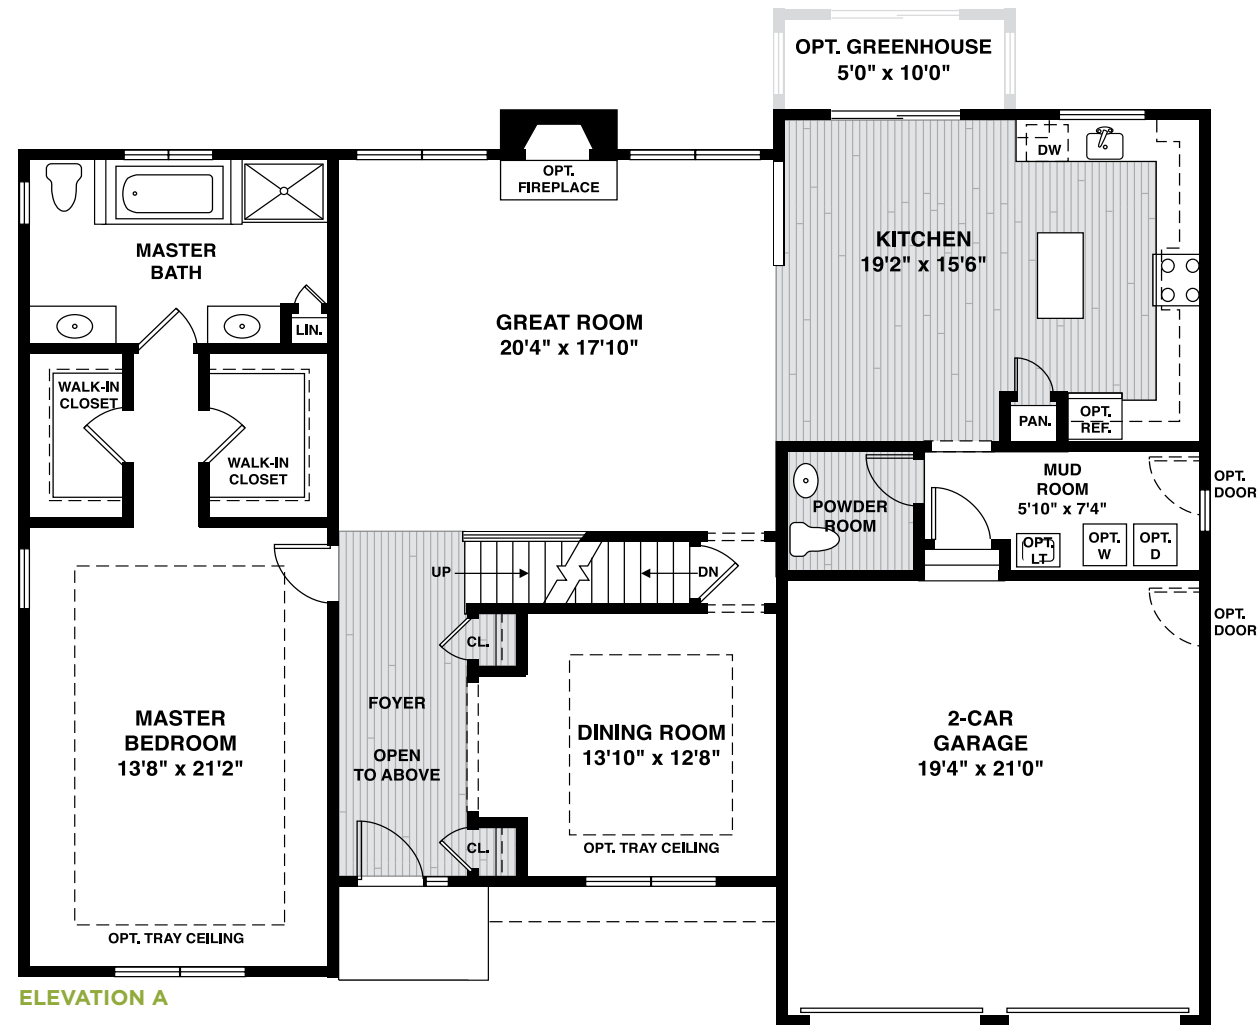

the ROSEWOOD

2,556 Sq. Ft. • 4 Bedrooms • 2 ½ Baths • 2-Car Garage

ELEVATION A

ELEVATION B

ELEVATION C

SECOND FLOOR

FIRST FLOOR

Floor plans are approximate. All dimensions may vary and are subject to field variations.