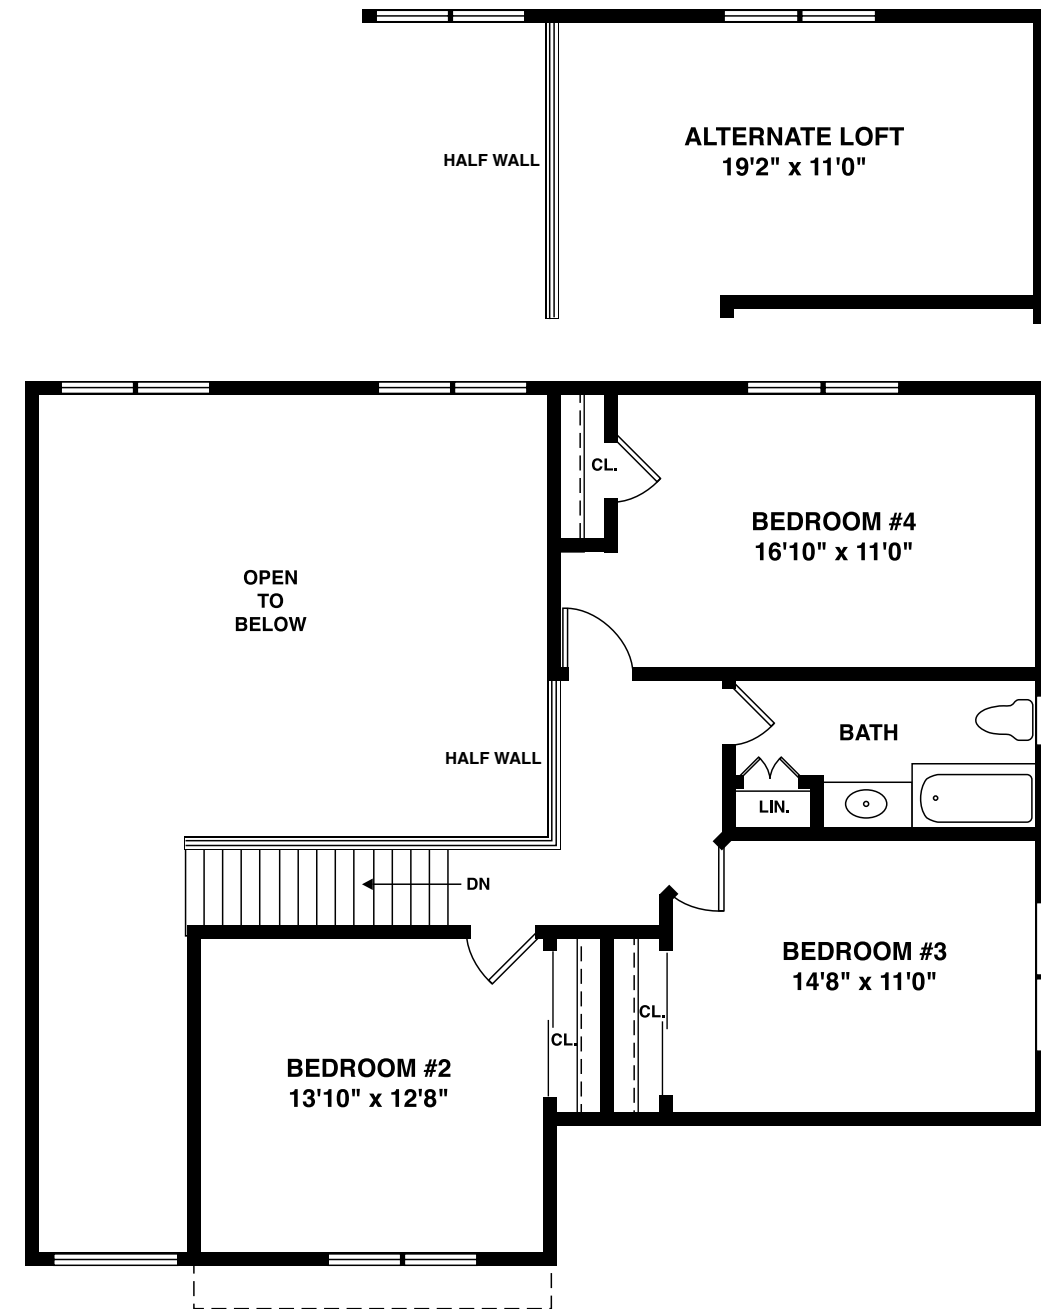

the ROSEWOOD

2,556 Sq. Ft. • 4 Bedrooms • 2 ½ Baths • 2-Car Garage

ELEVATION A

ELEVATION B

ELEVATION C

SECOND FLOOR

FIRST FLOOR

Floor plans are approximate. All dimensions may vary and are subject to field variations.