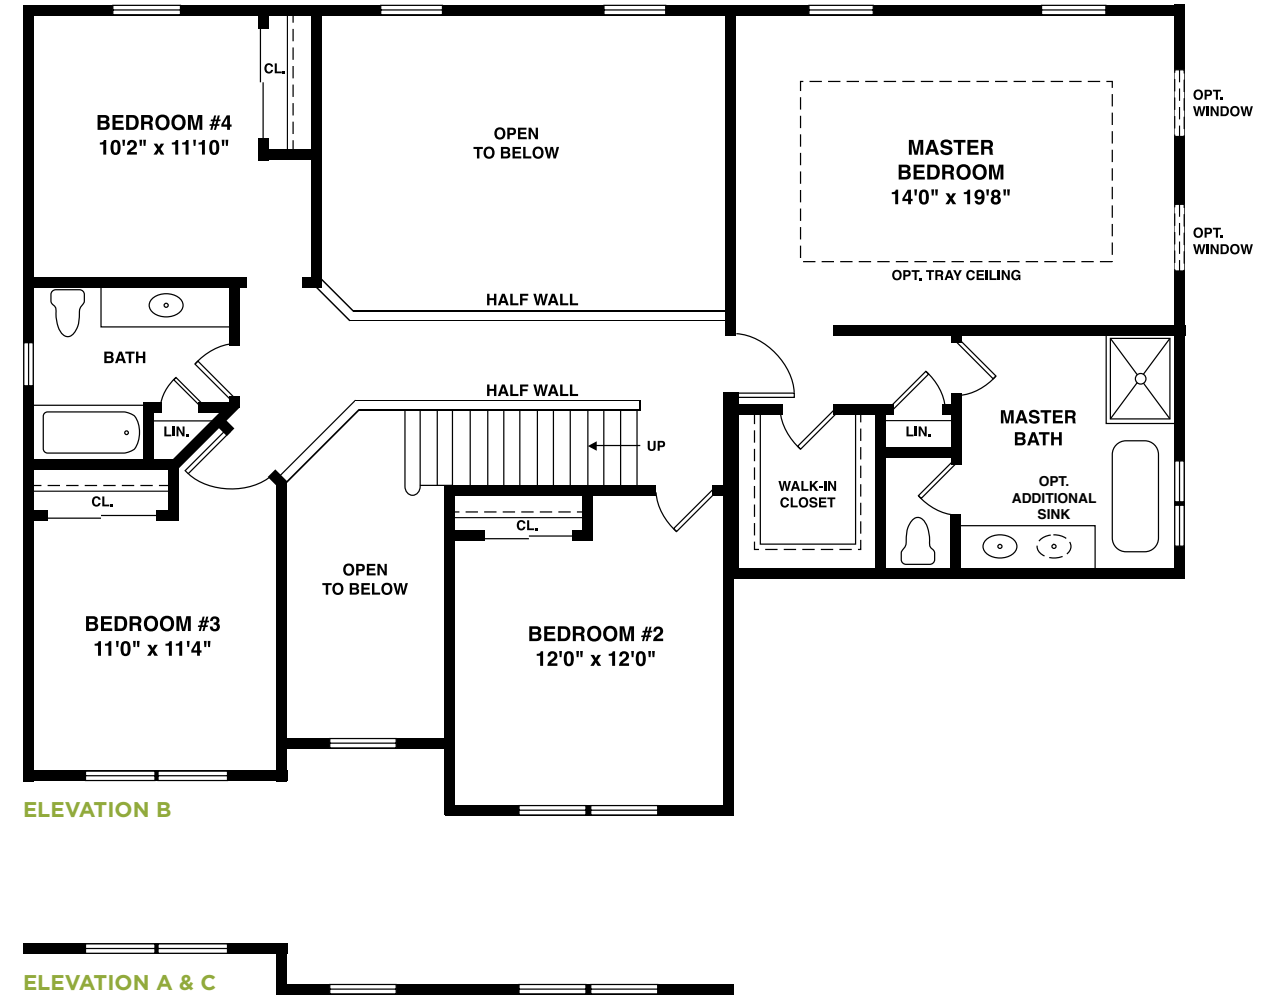

# the SYCAMORE

2,861 Sq. Ft. • 4 Bedrooms • 2 ½ Baths • 2-Car Garage

FIRST FLOOR

SECOND FLOOR

Floor plans are approximate. All dimensions may vary and are subject to field variations.

# the SYCAMORE

637 Sq. Ft. Opt. Finished Basement

Floor plans are approximate. All dimensions may vary and are subject to field variations.