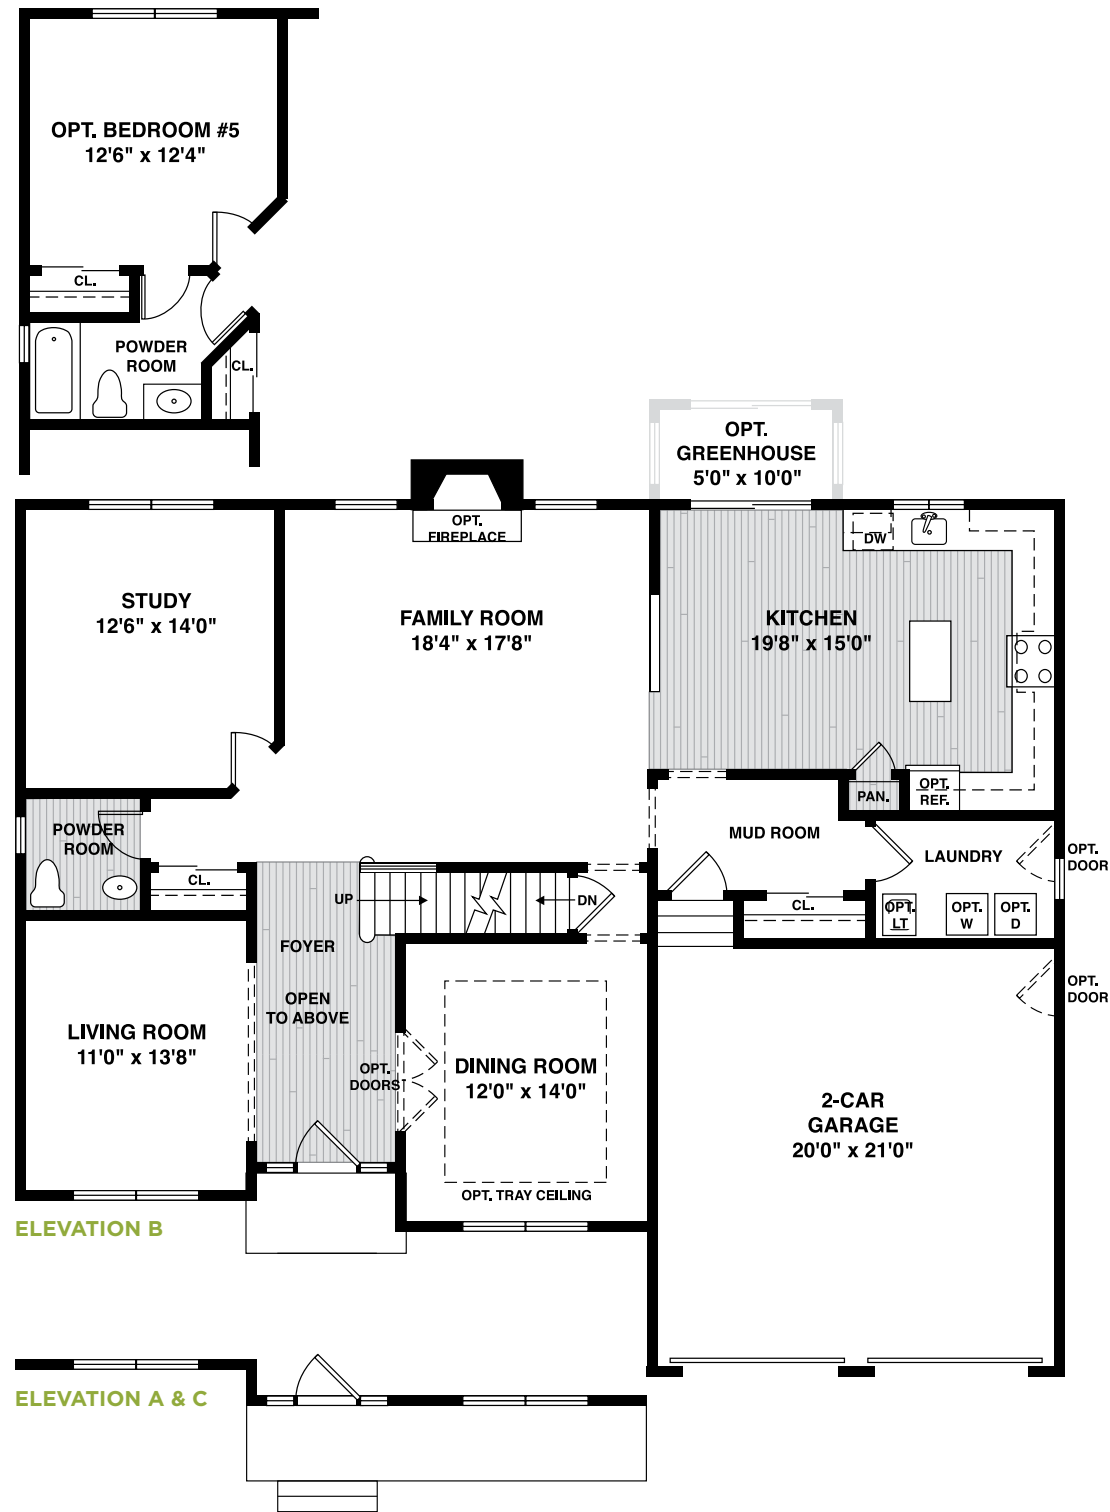

# the SYCAMORE

2,861 Sq. Ft. • 4 Bedrooms • 2 ½ Baths • 2-Car Garage

FIRST FLOOR

SECOND FLOOR

Floor plans are approximate. All dimensions may vary and are subject to field variations.

# the SYCAMORE

637 Sq. Ft. Opt. Finished Basement

Floor plans are approximate. All dimensions may vary and are subject to field variations.