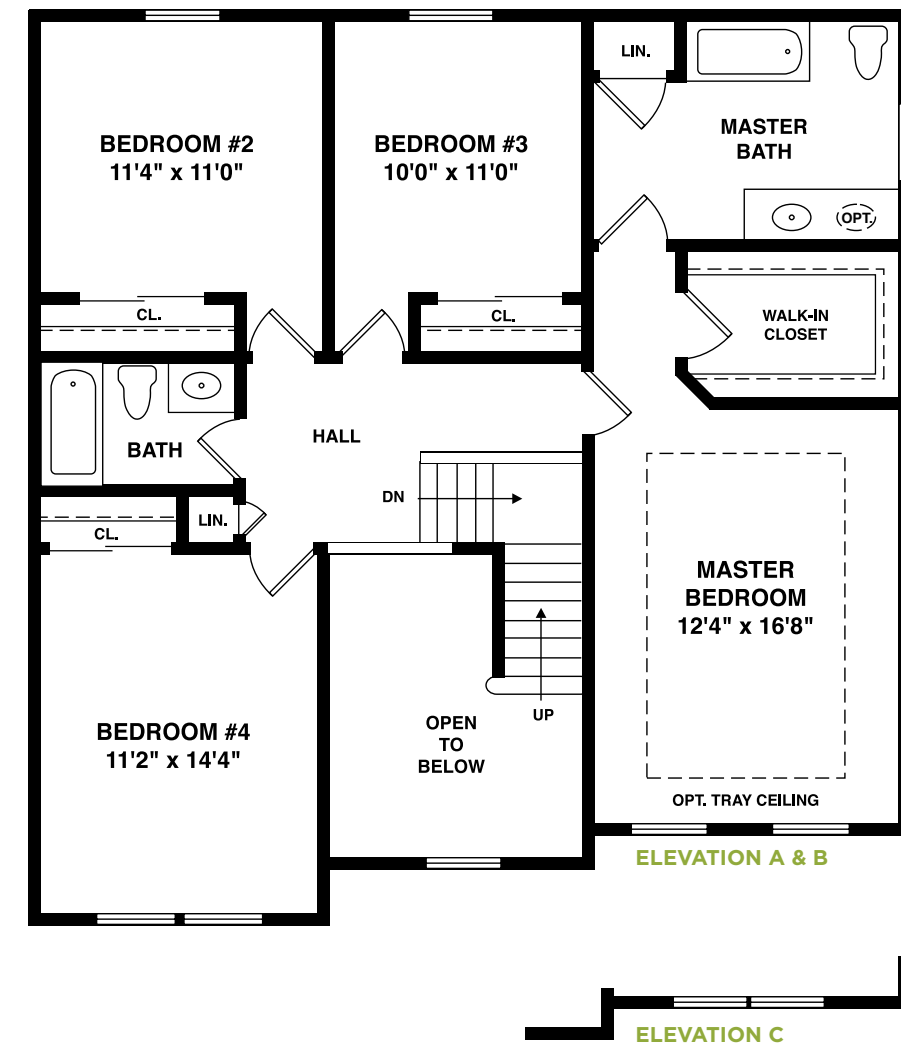

the CYPRESS

2,601 Sq. Ft. • 4 Bedrooms • 2 ½ Baths • 2-Car Garage

FIRST FLOOR

ALT. MASTER BATH

SECOND FLOOR

Floor plans are approximate. All dimensions may vary and are subject to field variations.

the CYPRESS

HICKORY
MEADOWS

659 Sq. Ft. Opt. Finished Basement

Floor plans are approximate. All dimensions may vary and are subject to field variations.