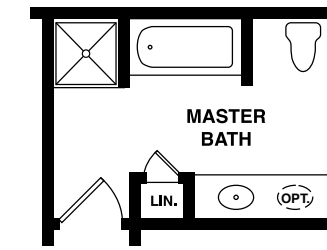

the CYPRESS

2,601 Sq. Ft. • 4 Bedrooms • 2 ½ Baths • 2-Car Garage

FIRST FLOOR

ALT. MASTER BATH

SECOND FLOOR

Floor plans are approximate. All dimensions may vary and are subject to field variations.

the CYPRESS

HICKORY
MEADOWS

659 Sq. Ft. Opt. Finished Basement

Floor plans are approximate. All dimensions may vary and are subject to field variations.