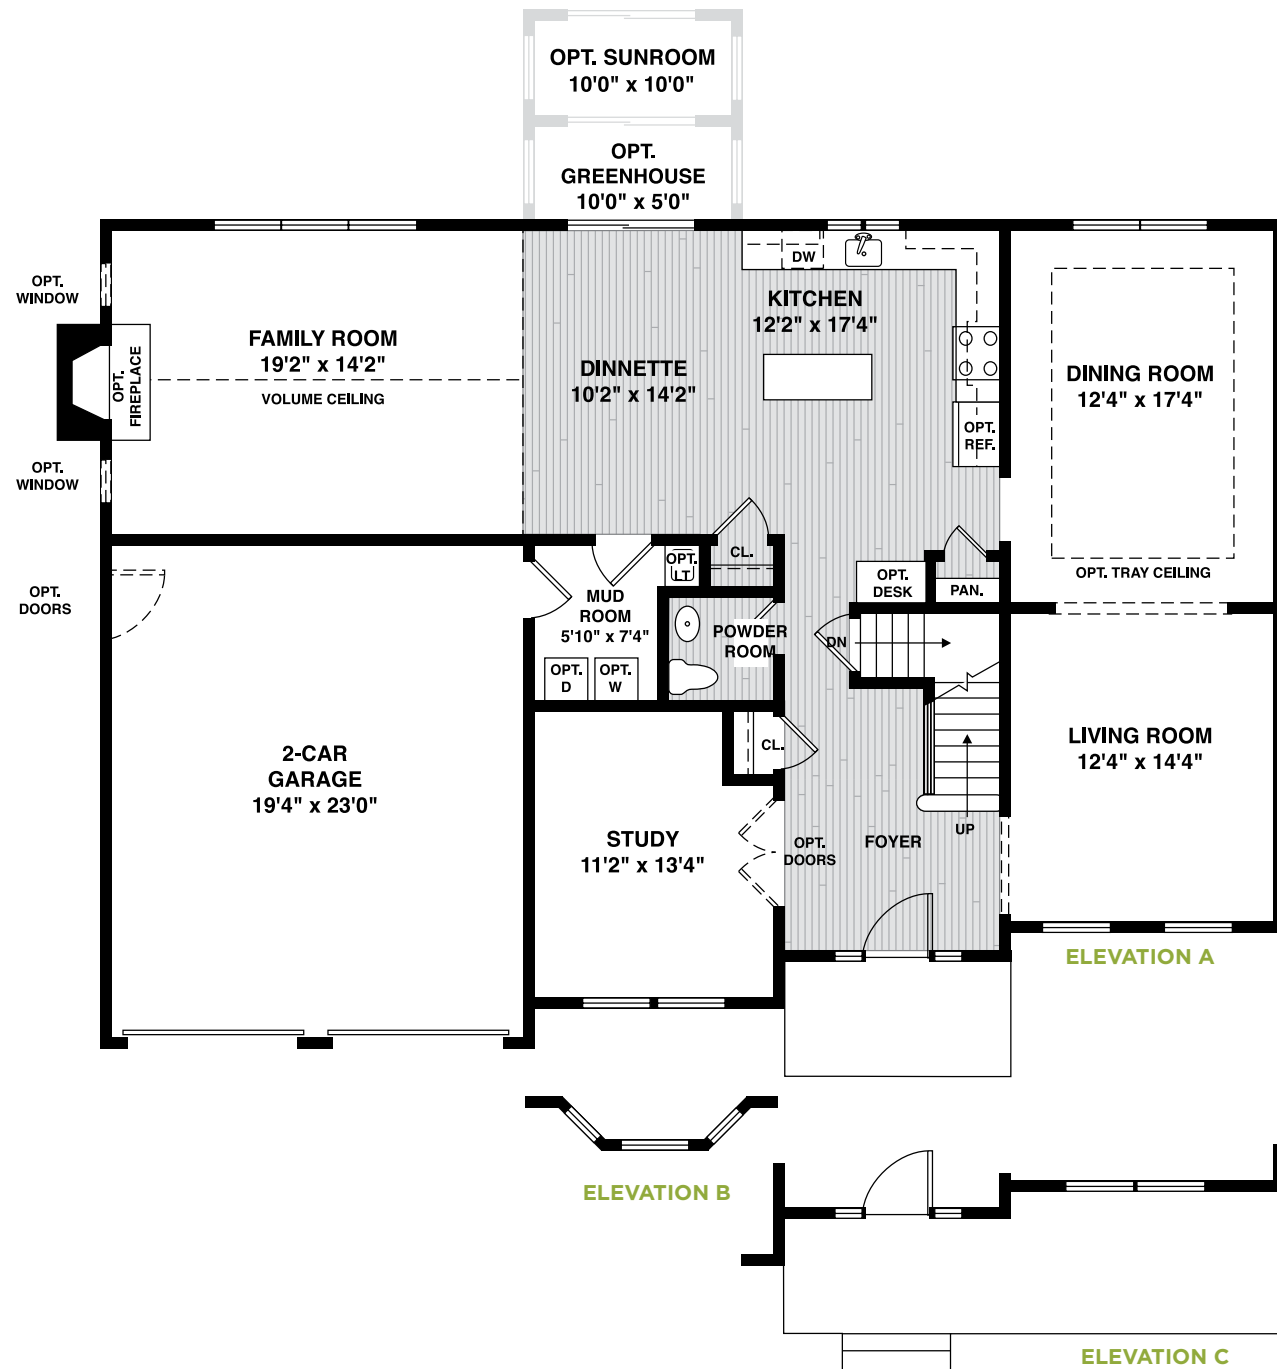

the CYPRESS

2,601 Sq. Ft. • 4 Bedrooms • 2 ½ Baths • 2-Car Garage

FIRST FLOOR

ALT. MASTER BATH

SECOND FLOOR

Floor plans are approximate. All dimensions may vary and are subject to field variations.

the CYPRESS

HICKORY
MEADOWS

659 Sq. Ft. Opt. Finished Basement

Floor plans are approximate. All dimensions may vary and are subject to field variations.