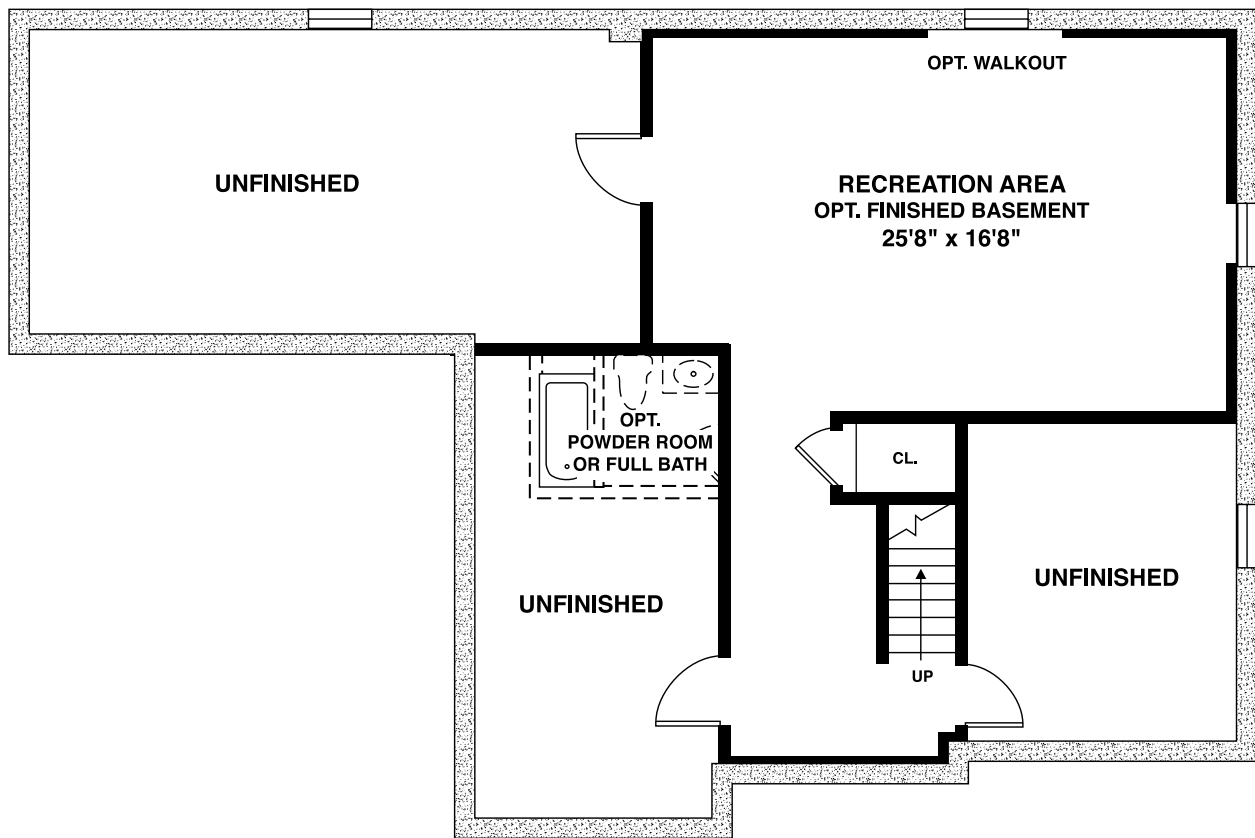

the CYPRESS

2,601 Sq. Ft. • 4 Bedrooms • 2 ½ Baths • 2-Car Garage

FIRST FLOOR

ALT. MASTER BATH

SECOND FLOOR

Floor plans are approximate. All dimensions may vary and are subject to field variations.

the CYPRESS

HICKORY
MEADOWS

659 Sq. Ft. Opt. Finished Basement

Floor plans are approximate. All dimensions may vary and are subject to field variations.